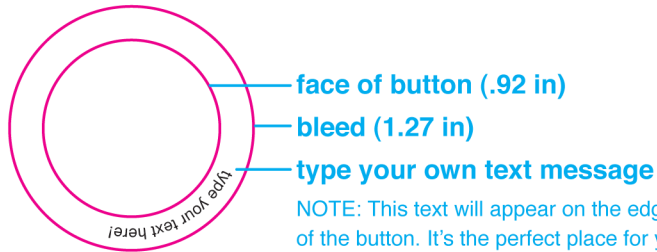

J. White Media

BUTTON TEMPLATE

1 INCH BUTTON

face of button (.92 in)

bleed (1.27 in)

type your own text message

NOTE: This text will appear on the edge of the button. It's the perfect place for your name, your website address, or the name of your business, etc....

1.25 INCH BUTTON

face of button (1.25 in)

bleed (1.5 in)

text message

1.5 INCH BUTTON

face of button (1.48 in)

bleed (1.77 in)

text message

1.5 INCH SQUARE BUTTON

face of button (1.5 in)

bleed (2.176 in)

text message

2.25 INCH BUTTON

face of button (2.25 in)

bleed (2.5 in)

text message