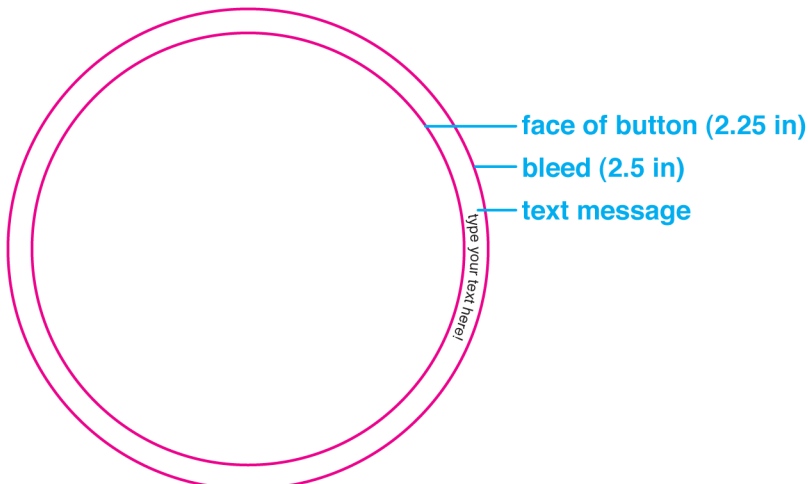

J. White Media

BUTTON TEMPLATE

1 INCH BUTTON

face of button (.92 in)

bleed (1.27 in)

type your own text message

NOTE: This text will appear on the edge of the button. It's the perfect place for your name, your website address, or the name of your business, etc....

1.25 INCH BUTTON

face of button (1.25 in)

bleed (1.5 in)

text message

1.5 INCH BUTTON

face of button (1.48 in)

bleed (1.77 in)

text message

1.5 INCH SQUARE BUTTON

face of button (1.5 in)

bleed (2.176 in)

text message

2.25 INCH BUTTON

face of button (2.25 in)

bleed (2.5 in)

text message