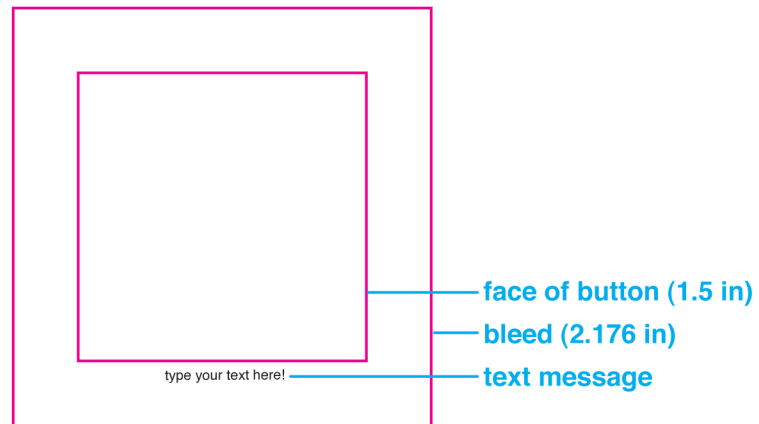

J. White Media

BUTTON TEMPLATE

1 INCH BUTTON

face of button (.92 in)

bleed (1.27 in)

type your own text message

NOTE: This text will appear on the edge of the button. It's the perfect place for your name, your website address, or the name of your business, etc....

1.25 INCH BUTTON

face of button (1.25 in)

bleed (1.5 in)

text message

1.5 INCH BUTTON

face of button (1.48 in)

bleed (1.77 in)

text message

1.5 INCH SQUARE BUTTON

face of button (1.5 in)

bleed (2.176 in)

text message

2.25 INCH BUTTON

face of button (2.25 in)

bleed (2.5 in)

text message