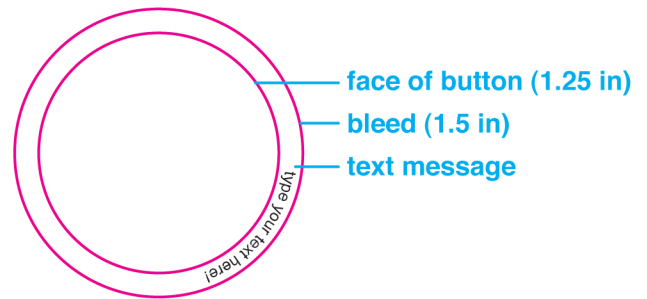

J. White Media

BUTTON TEMPLATE

1 INCH BUTTON

face of button (.92 in)

bleed (1.27 in)

type your own text message

NOTE: This text will appear on the edge of the button. It's the perfect place for your name, your website address, or the name of your business, etc....

1.25 INCH BUTTON

face of button (1.25 in)

bleed (1.5 in)

text message

1.5 INCH BUTTON

face of button (1.48 in)

bleed (1.77 in)

text message

1.5 INCH SQUARE BUTTON

face of button (1.5 in)

bleed (2.176 in)

text message

2.25 INCH BUTTON

face of button (2.25 in)

bleed (2.5 in)

text message