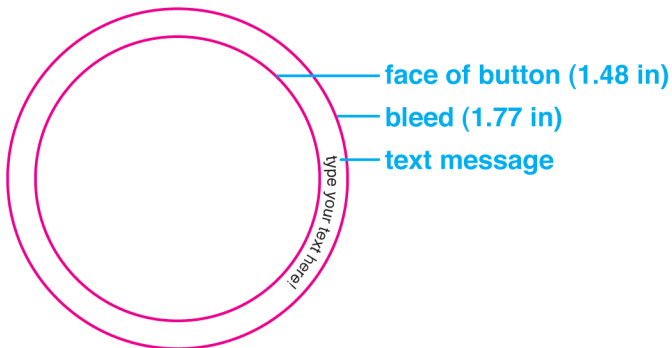

J. White Media

BUTTON TEMPLATE

1 INCH BUTTON

face of button (.92 in)

bleed (1.27 in)

type your own text message

NOTE: This text will appear on the edge of the button. It's the perfect place for your name, your website address, or the name of your business, etc....

1.25 INCH BUTTON

face of button (1.25 in)

bleed (1.5 in)

text message

1.5 INCH BUTTON

face of button (1.48 in)

bleed (1.77 in)

text message

1.5 INCH SQUARE BUTTON

face of button (1.5 in)

bleed (2.176 in)

text message

2.25 INCH BUTTON

face of button (2.25 in)

bleed (2.5 in)

text message